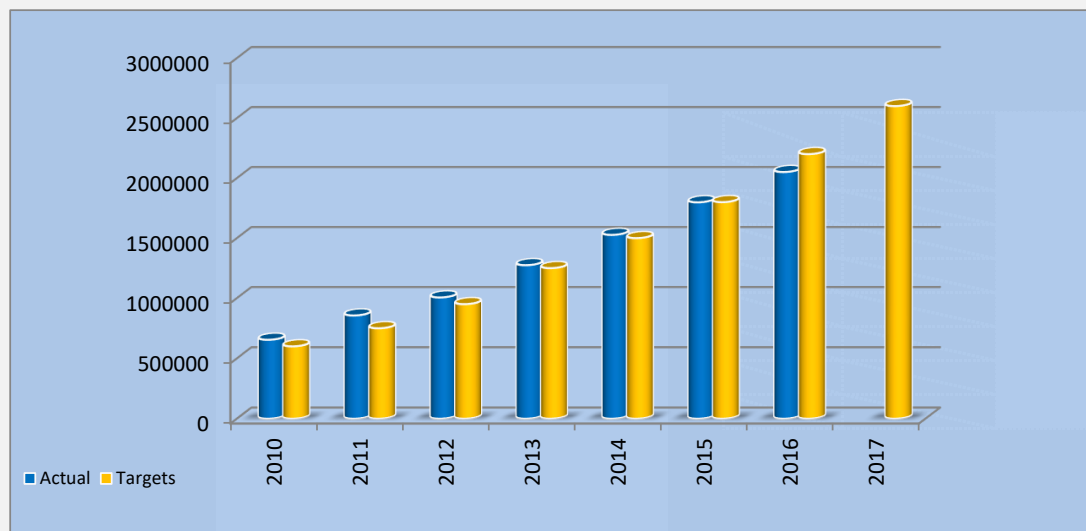

Tourist Arrivals Targets & Actual Tourist Arrivals

JUNE 2017

Published by:
Research & International Relations Division
Sri Lanka Tourism Development Authority
No. 80, Galle Road
Colombo 03
Tel: 00 94 11 2437055, 2437059-60
Fax: 00 94 11 2380943
Email: research@srilanka.travel