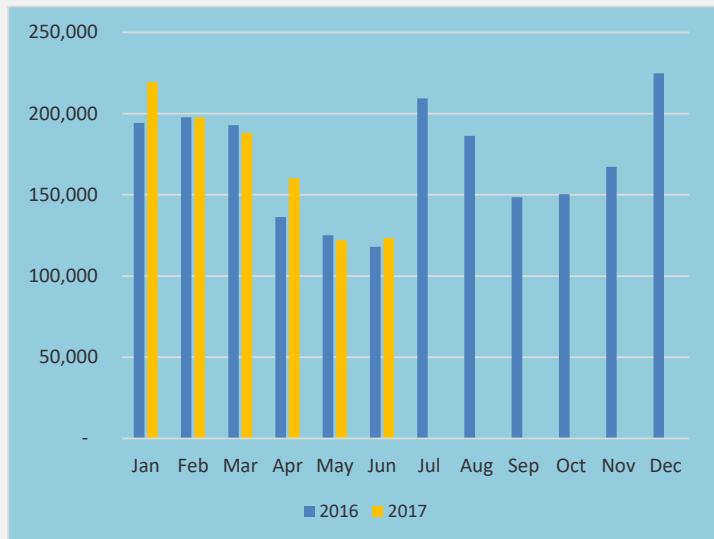

TOURIST * ARRIVALS BY MONTH

MONTH	2016	2017 *	% Cha. 2016/17
Jan	194,280	219,360	12.9
Feb	197,697	197,517	-0.1
Mar	192,841	188,076	-2.5
Apr	136,367	160,249	17.5
May	125,044	121,891	-2.5
Jun	118,038	123,351	4.5
Jul	209,351		
Aug	186,288		
Sep	148,499		
Oct	150,419		
Nov	167,217		
Dec	224,791		
Total	2,050,832		
Upto June	964,267	1,010,444	4.8

* Provisional