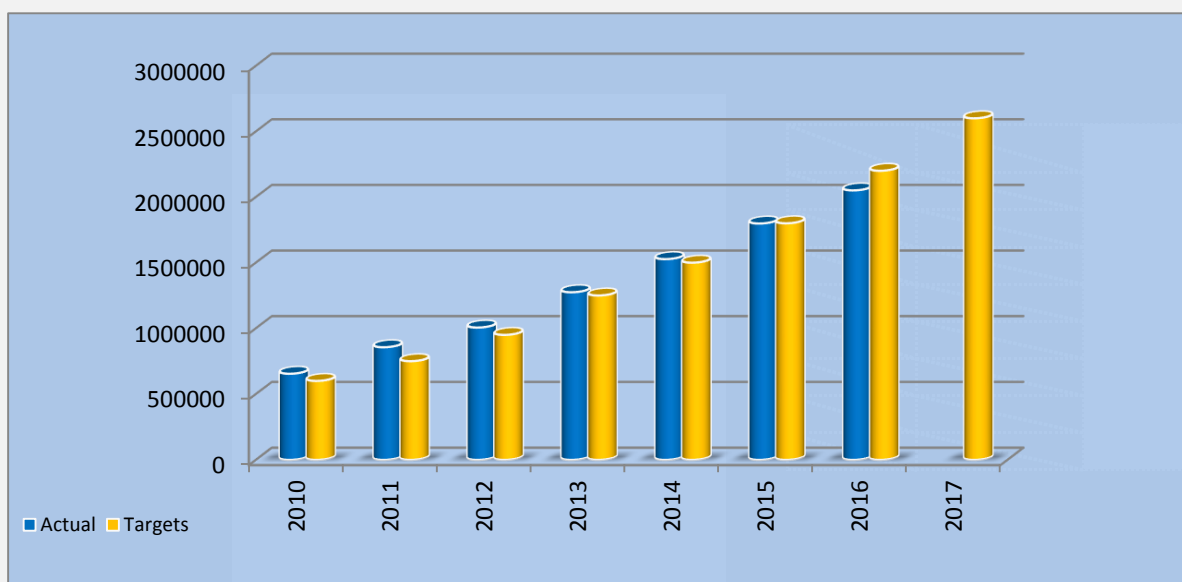

TOURIST * ARRIVALS BY MONTH

MONTH	2016	2017 *	% Cha. 2016/17
Jan	194,280	219,360	12.9
Feb	197,697	197,517	-0.1
Mar	192,841	188,076	-2.5
Apr	136,367	160,249	17.5
May	125,044	121,891	-2.5
Jun	118,038	123,351	4.5
Jul	209,351	205,482	-1.8
Aug	186,288	190,928	2.5
Sep	148,499	145,077	-2.3
Oct	150,419	152,429	1.3
Nov	167,217	167,511	0.2
Dec	224,791		
Total	2,050,832		
Upto Nov	1,826,041	1,871,871	2.5

* Provisional

Tourist Arrivals Targets & Actual Tourist Arrivals

Tourist refers to an International Visitor who stays at least one night in a collective or private accommodation in the country visited. This excludes "International Excursionists" (same day visitors).