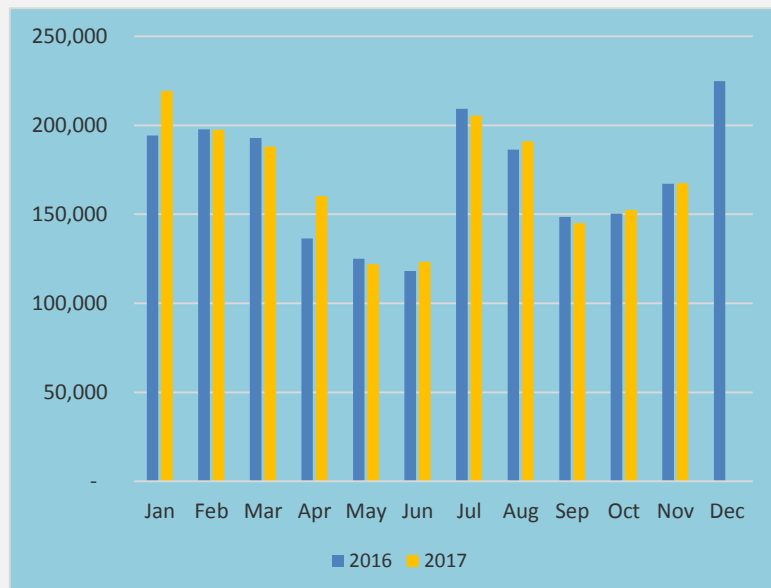

TOURIST * ARRIVALS BY MONTH

MONTH	2016	2017 *	% Cha. 2016/17
Jan	194,280	219,360	12.9
Feb	197,697	197,517	-0.1
Mar	192,841	188,076	-2.5
Apr	136,367	160,249	17.5
May	125,044	121,891	-2.5
Jun	118,038	123,351	4.5
Jul	209,351	205,482	-1.8
Aug	186,288	190,928	2.5
Sep	148,499	145,077	-2.3
Oct	150,419	152,429	1.3
Nov	167,217	167,511	0.2
Dec	224,791		
Total	2,050,832		
Upto Nov	1,826,041	1,871,871	2.5

* Provisional

Tourist Arrivals Targets & Actual Tourist Arrivals

Tourist refers to an International Visitor who stays at least one night in a collective or private accommodation in the country visited. This excludes "International Excursionists" (same day visitors).