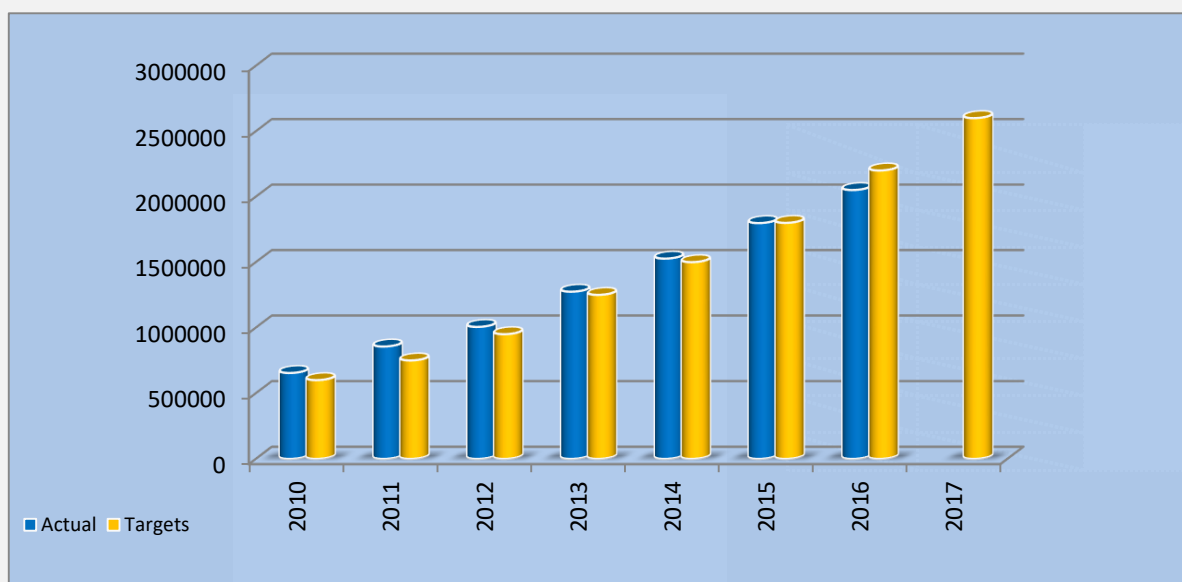

TOURIST * ARRIVALS BY MONTH

MONTH	2016	2017 *	% Cha. 2016/17
Jan	194,280	219,360	12.9
Feb	197,697	197,517	-0.1
Mar	192,841	188,076	-2.5
Apr	136,367		
May	125,044		
Jun	118,038		
Jul	209,351		
Aug	186,288		
Sep	148,499		
Oct	150,419		
Nov	167,217		
Dec	224,791		
Total	2,050,832		
Upto Mar	584,818	604,953	3.4

* Provisional

Tourist Arrivals Targets & Actual Tourist Arrivals

"Tourist" refers to an International Visitor who stays at least one night in a collective or private accommodation in the country visited. This excludes "International Excursionists" (same day visitors).