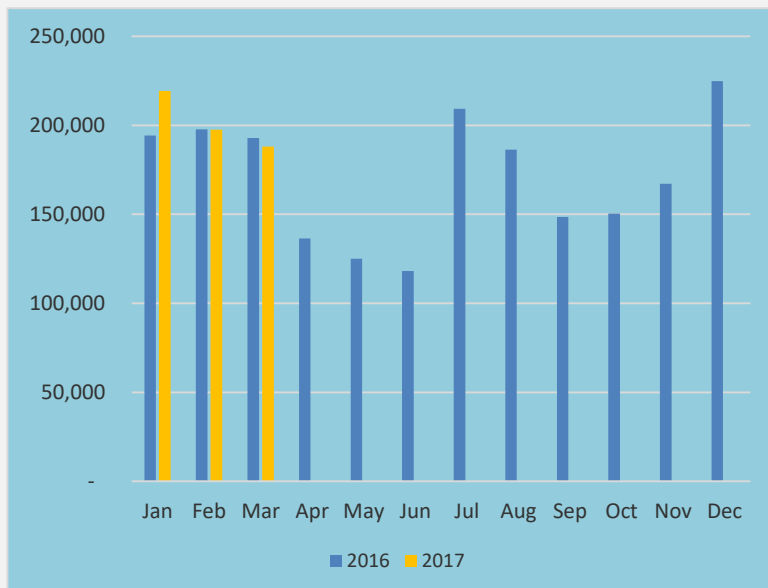

TOURIST * ARRIVALS BY MONTH

MONTH	2016	2017 *	% Cha. 2016/17
Jan	194,280	219,360	12.9
Feb	197,697	197,517	-0.1
Mar	192,841	188,076	-2.5
Apr	136,367		
May	125,044		
Jun	118,038		
Jul	209,351		
Aug	186,288		
Sep	148,499		
Oct	150,419		
Nov	167,217		
Dec	224,791		
Total	2,050,832		
Upto Mar	584,818	604,953	3.4

* Provisional

Tourist Arrivals Targets & Actual Tourist Arrivals

"Tourist" refers to an International Visitor who stays at least one night in a collective or private accommodation in the country visited. This excludes "International Excursionists" (same day visitors).