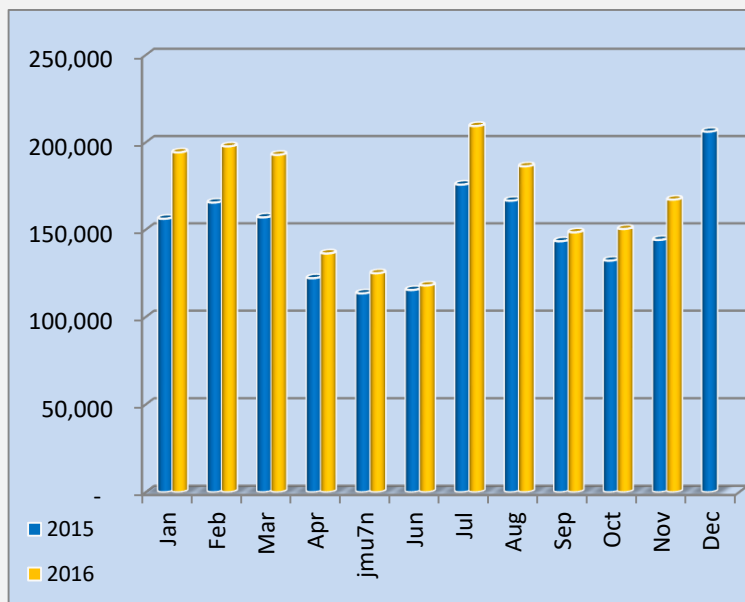

TOURIST * ARRIVALS BY MONTH

MONTH	2015	2016 *	% Cha. 2015/16
Jan	156,246	194,280	24.3
Feb	165,541	197,697	19.4
Mar	157,051	192,841	22.8
Apr	122,217	136,367	11.6
May	113,529	125,044	10.1
Jun	115,467	118,038	2.2
Jul	175,804	209,351	19.1
Aug	166,610	186,288	11.8
Sep	143,374	148,499	3.6
Oct	132,280	150,419	13.7
Nov	144,147	167,217	16.0
Dec	206,114		
Total	1,798,380		
Up to Nov	1,592,266	1,826,041	14.7

* Provisional

Tourist Arrivals Targets & Actual Tourist Arrivals

Tourist refers to an International Visitor who stays at least one night in a collective or private accommodation in the country visited. This excludes "International Excursionists" (same day visitors).