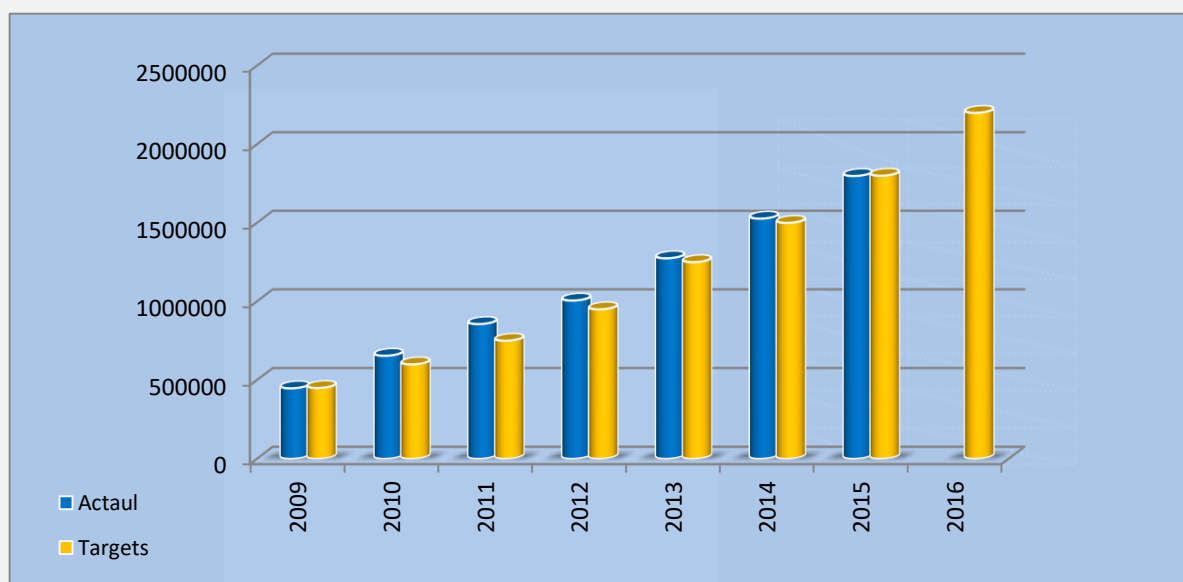

TOURIST * ARRIVALS BY MONTH

MONTH	2015	2016 *	% Cha. 2015/16
Jan	156,246	194,280	24.3
Feb	165,541	197,697	19.4
Mar	157,051	192,841	22.8
Apr	122,217	136,367	11.6
May	113,529	125,044	10.1
Jun	115,467	118,038	2.2
Jul	175,804	209,351	19.1
Aug	166,610	186,288	11.8
Sep	143,374	148,499	3.6
Oct	132,280	150,419	13.7
Nov	144,147	167,217	16.0
Dec	206,114		
Total	1,798,380		
Up to Nov	1,592,266	1,826,041	14.7

* Provisional

Tourist Arrivals Targets & Actual Tourist Arrivals

Tourist refers to an International Visitor who stays at least one night in a collective or private accommodation in the country visited. This excludes "International Excursionists" (same day visitors).