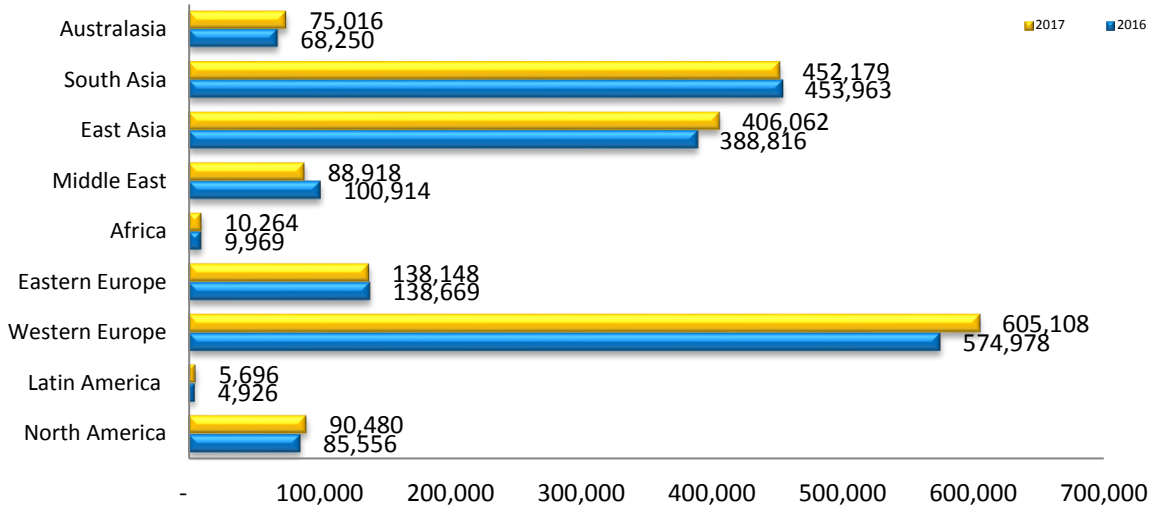

### Tourist Arrivals by Region - November 2016 & November 2017

### Tourist Arrivals by Country of Residence - November 2016 & November 2017 Top Ten Countries

Rank	Country	2016	2017	% Cha
1	India	318,784	336,840	5.7
2	China(P.R.) **	252,259	249,718	-1.0
3	U.K.	167,713	180,123	7.4
4	Germany	121,281	118,104	-2.6
5	France	88,569	88,424	-0.2
6	Australia	60,473	66,223	9.5
7	Maldives	79,255	66,110	-16.6
8	Russia	48,997	49,249	0.5
9	U.S.A.	46,034	48,356	5.0
10	Netherlands	37,465	46,748	24.8