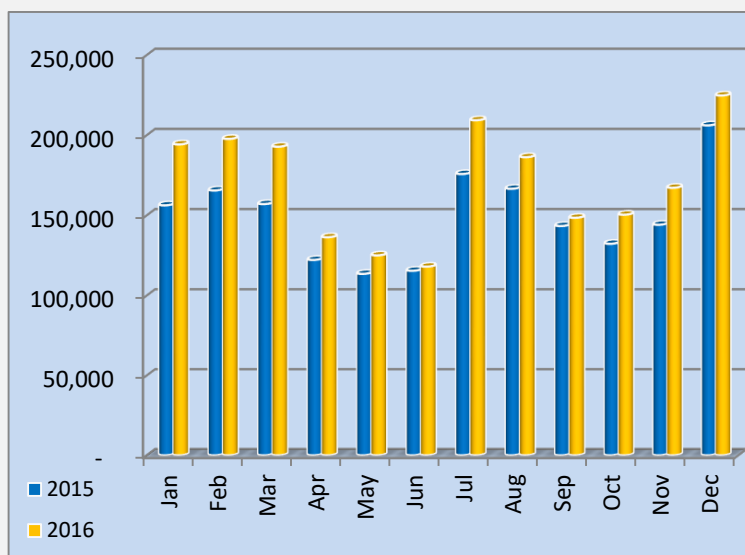

TOURIST * ARRIVALS BY MONTH

MONTH	2015	2016 *	% Cha. 2015/16
Jan	156,246	194,280	24.3
Feb	165,541	197,697	19.4
Mar	157,051	192,841	22.8
Apr	122,217	136,367	11.6
May	113,529	125,044	10.1
Jun	115,467	118,038	2.2
Jul	175,804	209,351	19.1
Aug	166,610	186,288	11.8
Sep	143,374	148,499	3.6
Oct	132,280	150,419	13.7
Nov	144,147	167,217	16.0
Dec	206,114	224,791	9.1
Total	1,798,380	2,050,832	14.0

* Provisional

Tourist Arrivals Targets & Actual Tourist Arrivals

Tourist refers to an International Visitor who stays at least one night in a collective or private accommodation in the country visited. This excludes "International Excursionists" (same day visitors).