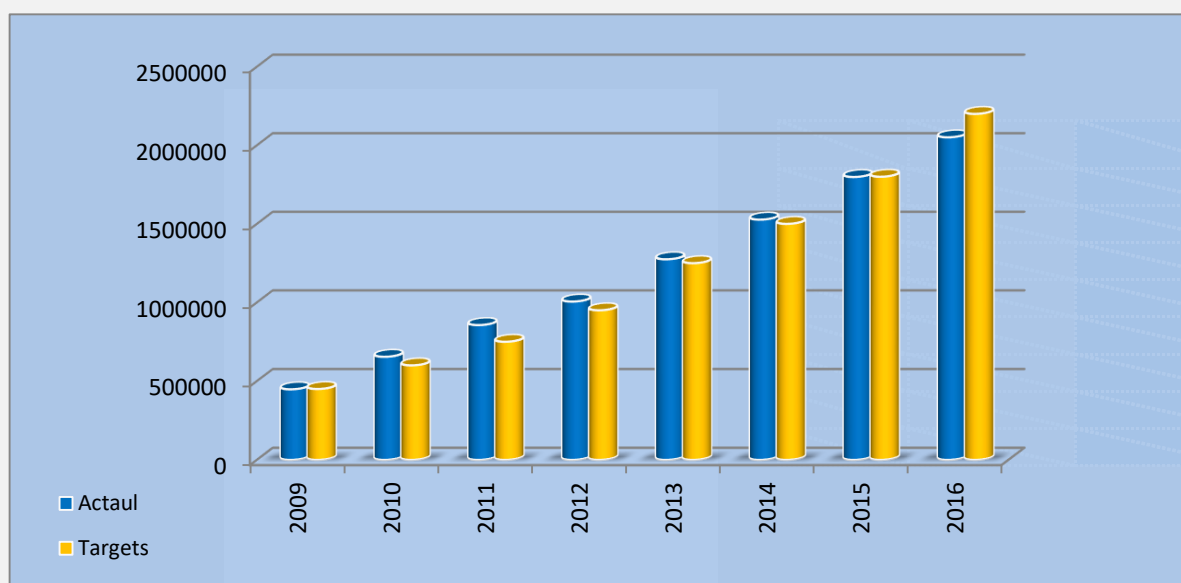

TOURIST * ARRIVALS BY MONTH

MONTH	2015	2016 *	% Cha. 2015/16
Jan	156,246	194,280	24.3
Feb	165,541	197,697	19.4
Mar	157,051	192,841	22.8
Apr	122,217	136,367	11.6
May	113,529	125,044	10.1
Jun	115,467	118,038	2.2
Jul	175,804	209,351	19.1
Aug	166,610	186,288	11.8
Sep	143,374	148,499	3.6
Oct	132,280	150,419	13.7
Nov	144,147	167,217	16.0
Dec	206,114	224,791	9.1
Total	1,798,380	2,050,832	14.0

* Provisional

Tourist Arrivals Targets & Actual Tourist Arrivals

Tourist refers to an International Visitor who stays at least one night in a collective or private accommodation in the country visited. This excludes "International Excursionists" (same day visitors).