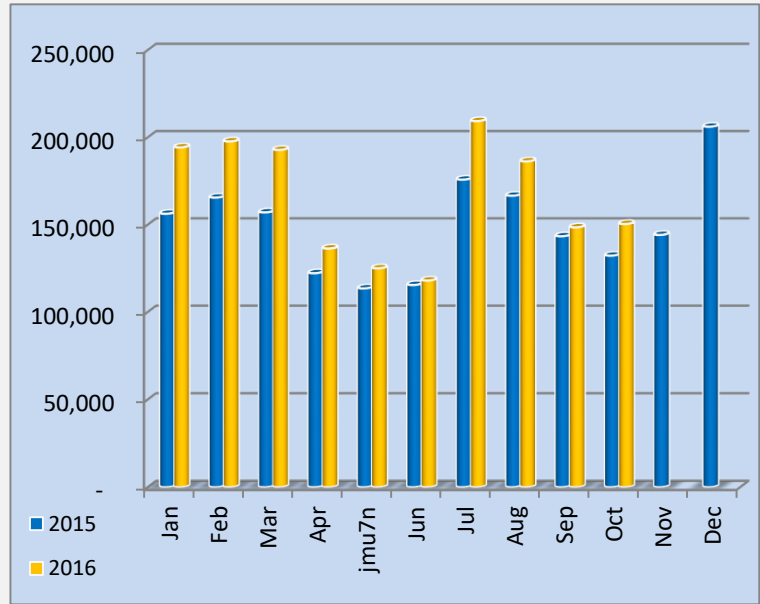

TOURIST * ARRIVALS BY MONTH

MONTH	2015	2016 *	% Cha. 2015/16
Jan	156,246	194,280	24.3
Feb	165,541	197,697	19.4
Mar	157,051	192,841	22.8
Apr	122,217	136,367	11.6
May	113,529	125,044	10.1
Jun	115,467	118,038	2.2
Jul	175,804	209,351	19.1
Aug	166,610	186,288	11.8
Sep	143,374	148,499	3.6
Oct	132,280	150,419	13.7
Nov	144,147		
Dec	206,114		
Total	1,798,380		
Up to Oct	1,448,119	1,658,824	14.6

* Provisional

Tourist Arrivals Targets & Actual Tourist Arrivals

Tourist refers to an International Visitor who stays at least one night in a collective or private accommodation in the country visited. This excludes "International Excursionists" (same day visitors).