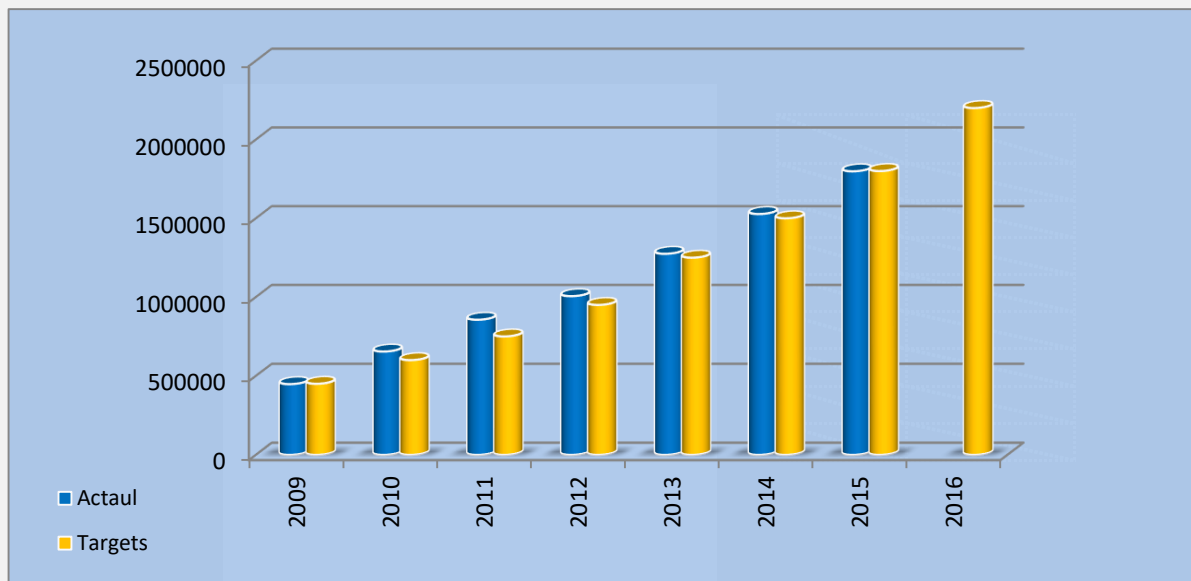

TOURIST * ARRIVALS BY MONTH

MONTH	2015	2016 *	% Cha. 2015/16
Jan	156,246	194,280	24.3
Feb	165,541	197,697	19.4
Mar	157,051	192,841	22.8
Apr	122,217	136,367	11.6
May	113,529	125,044	10.1
Jun	115,467	118,038	2.2
Jul	175,804	209,351	19.1
Aug	166,610	186,288	11.8
Sep	143,374	148,499	3.6
Oct	132,280	150,419	13.7
Nov	144,147		
Dec	206,114		
Total	1,798,380		
Up to Oct	1,448,119	1,658,824	14.6

* Provisional

Tourist Arrivals Targets & Actual Tourist Arrivals

Tourist refers to an International Visitor who stays at least one night in a collective or private accommodation in the country visited. This excludes "International Excursionists" (same day visitors).