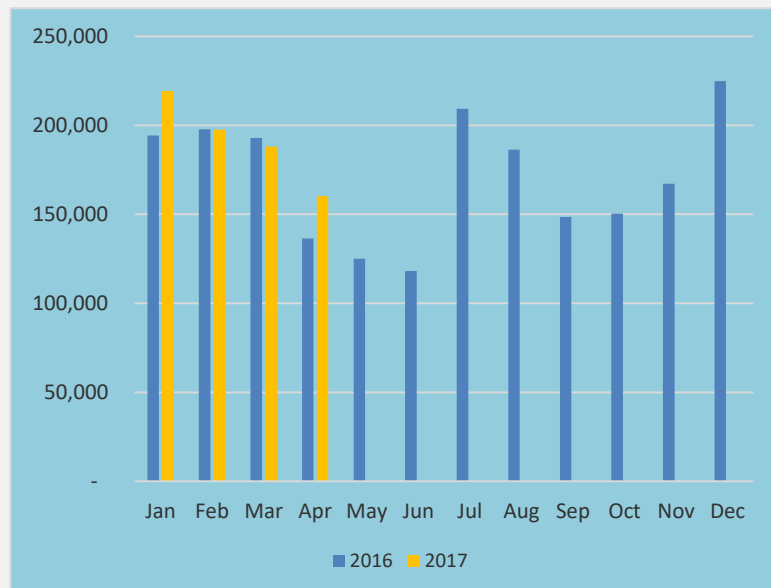

TOURIST * ARRIVALS BY MONTH

MONTH	2016	2017 *	% Cha. 2016/17
Jan	194,280	219,360	12.9
Feb	197,697	197,517	-0.1
Mar	192,841	188,076	-2.5
Apr	136,367	160,249	17.5
May	125,044		
Jun	118,038		
Jul	209,351		
Aug	186,288		
Sep	148,499		
Oct	150,419		
Nov	167,217		
Dec	224,791		
Total	2,050,832		
Upto Apr	721,185	765,202	6.1

* Provisional

Tourist Arrivals Targets & Actual Tourist Arrivals

"Tourist" refers to an International Visitor who stays at least one night in a collective or private accommodation in the country visited. This excludes "International Excursionists" (same day visitors).