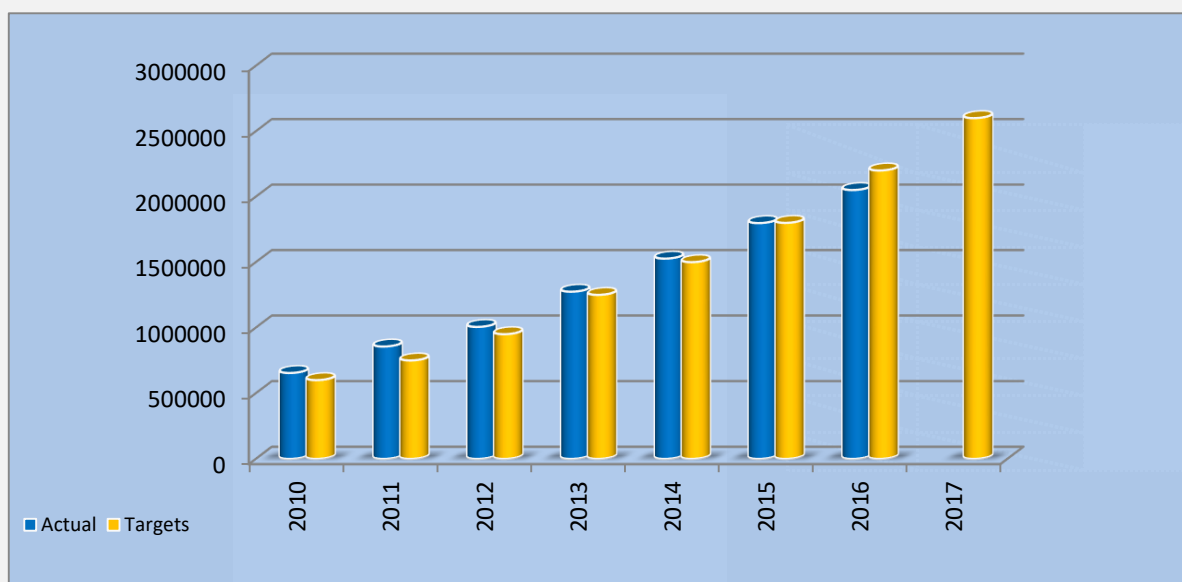

TOURIST * ARRIVALS BY MONTH

MONTH	2016	2017 *	% Cha. 2016/17
Jan	194,280	219,360	12.9
Feb	197,697	197,517	-0.1
Mar	192,841	188,076	-2.5
Apr	136,367	160,249	17.5
May	125,044		
Jun	118,038		
Jul	209,351		
Aug	186,288		
Sep	148,499		
Oct	150,419		
Nov	167,217		
Dec	224,791		
Total	2,050,832		
Upto Apr	721,185	765,202	6.1

* Provisional

Tourist Arrivals Targets & Actual Tourist Arrivals

"Tourist" refers to an International Visitor who stays at least one night in a collective or private accommodation in the country visited. This excludes "International Excursionists" (same day visitors).