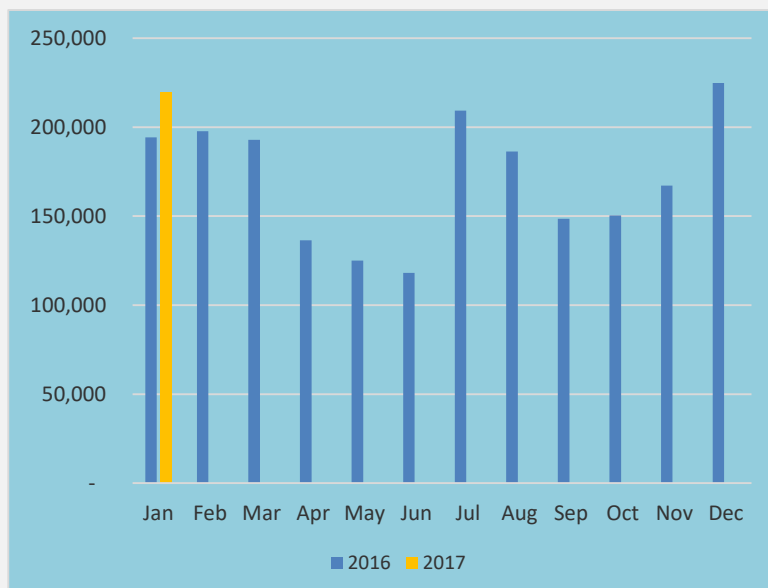

TOURIST * ARRIVALS BY MONTH

MONTH	2016	2017 *	% Cha. 2016/17
Jan	194,280	219,360	12.9
Feb	197,697		
Mar	192,841		
Apr	136,367		
May	125,044		
Jun	118,038		
Jul	209,351		
Aug	186,288		
Sep	148,499		
Oct	150,419		
Nov	167,217		
Dec	224,791		
Total	2,050,832		
Upto Jan	194,280	219,360	12.9

* Provisional

Tourist Arrivals Targets & Actual Tourist Arrivals

"Tourist" refers to an International Visitor who stays at least one night in a collective or private accommodation in the country visited. This excludes "International Excursionists" (same day visitors).