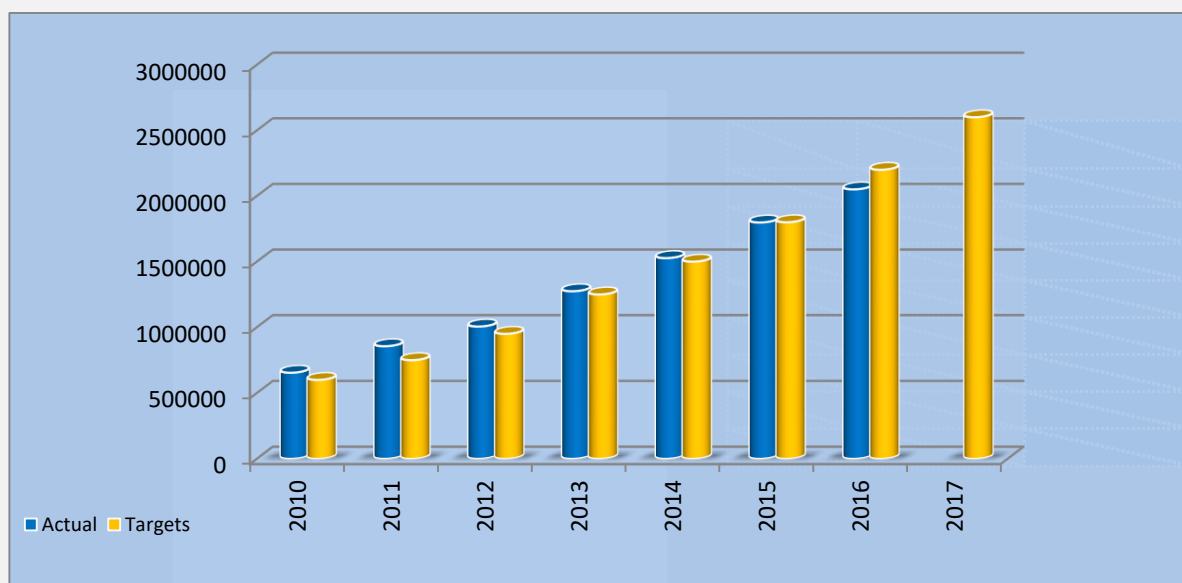

TOURIST * ARRIVALS BY MONTH

MONTH	2016	2017 *	% Cha. 2016/17
Jan	194,280	219,360	12.9
Feb	197,697		
Mar	192,841		
Apr	136,367		
May	125,044		
Jun	118,038		
Jul	209,351		
Aug	186,288		
Sep	148,499		
Oct	150,419		
Nov	167,217		
Dec	224,791		
Total	2,050,832		
Upto Jan	194,280	219,360	12.9

* Provisional

Tourist Arrivals Targets & Actual Tourist Arrivals

"Tourist" refers to an International Visitor who stays at least one night in a collective or private accommodation in the country visited. This excludes "International Excursionists" (same day visitors).