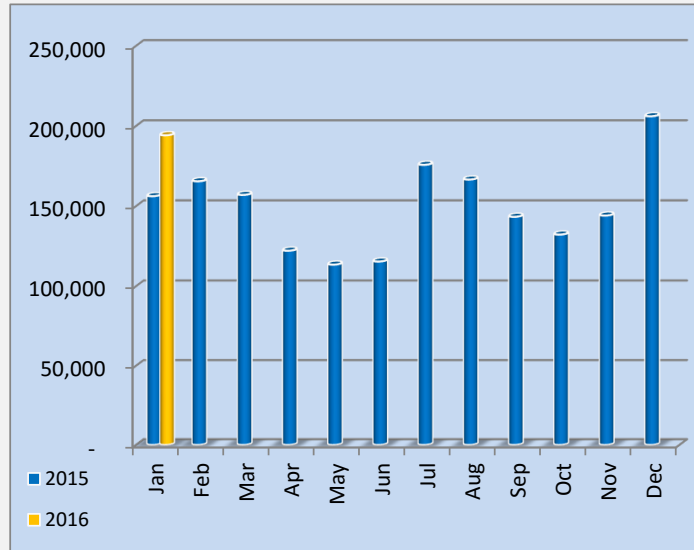

TOURIST * ARRIVALS BY MONTH

MONTH	2015 *	2016 *	% Cha. 2015/16
Jan	156,246	194,280	24.3
Feb	165,541		
Mar	157,051		
Apr	122,217		
May	113,529		
Jun	115,467		
Jul	175,804		
Aug	166,610		
Sep	143,374		
Oct	132,280		
Nov	144,147		
Dec	206,114		
Total	1,798,380		
Up to Jan	156,246	194,280	24.3

* Provisional