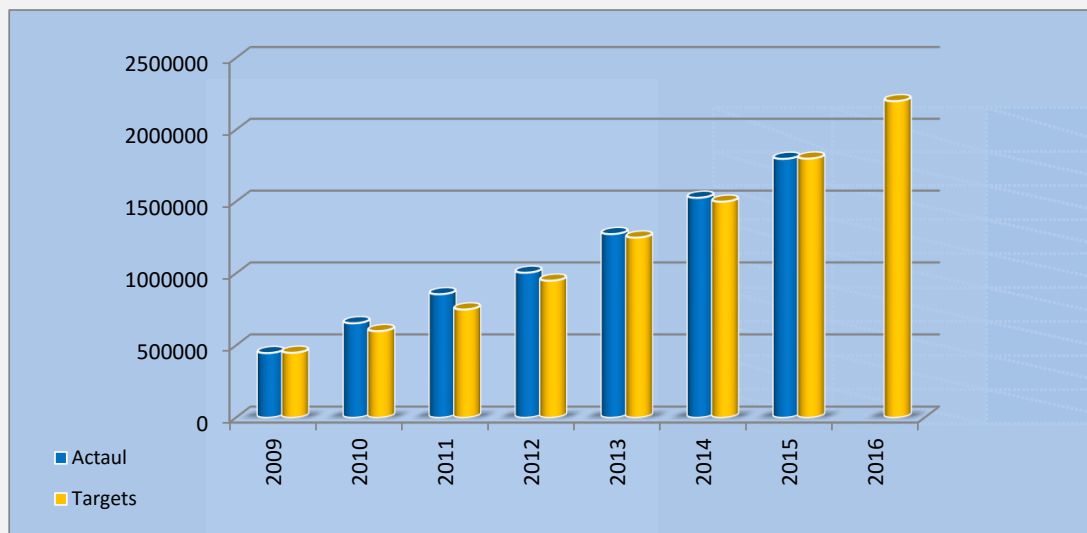

Tourist Arrivals Targets & Actual Tourist Arrivals

JANUARY 2016

Published by:

Research & International Relations Division
Sri Lanka Tourism Development Authority
No. 80, Galle Road
Colombo 03
Tel: 00 94 11 2437055, 2437059-60
Fax: 00 94 11 2380943
Email: research@srilanka.travel