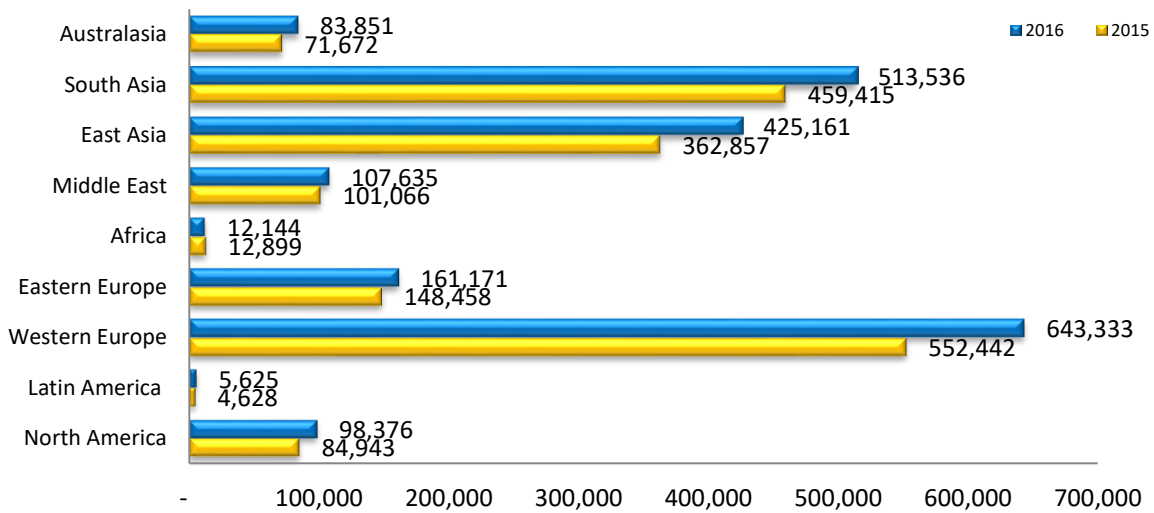

Tourist Arrivals by Region - Jan - Dec, 2015 & Jan-Dec, 2016

Tourist Arrivals by Country of Residence - Jan-Dec, 2015 & Jan-Dec, 2016 Top Ten Countries

Rank	Country	2015	2016	% Cha
1	India	316,247	356,729	12.8
2	China	214,783	271,577	26.4
3	U.K.	161,845	188,159	16.3
4	Germany	115,868	133,275	15.0
5	France	86,126	96,440	12.0
6	Maldives	90,617	95,167	5.0
7	Australia	63,554	74,496	17.2
8	Russia	61,846	58,176	-5.9
9	U.S.A.	47,211	54,254	14.9
10	Canada	37,732	44,122	16.9

Tourist Arrivals by Country of Residence - Jan-Dec, 2015 & Jan-Dec, 2016 TOP TEN COUNTRIES