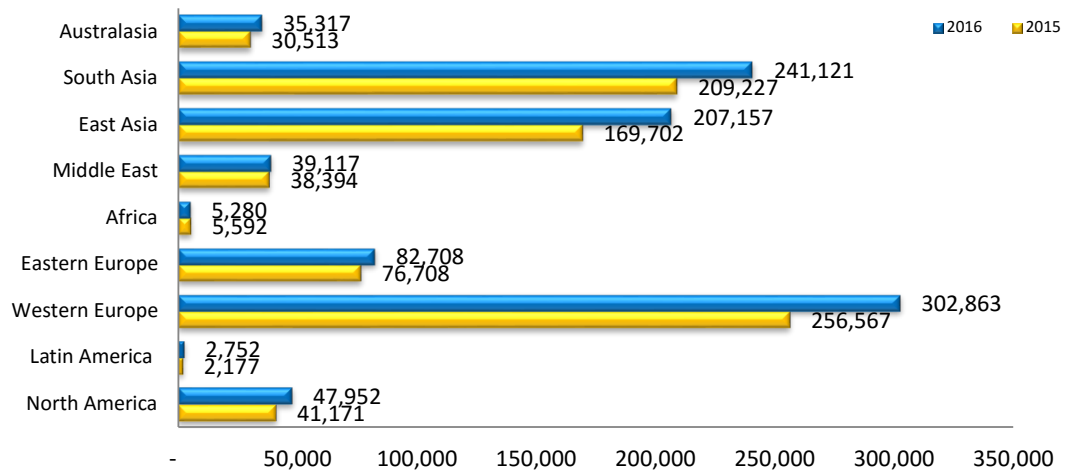

### Tourist Arrivals by Region - Jan - June, 2015 & Jan-June, 2016

### Tourist Arrivals by Country of Residence - Jan-June, 2015 & Jan-June, 2016 Top Ten Countries

Rank	Country	2015	2016	% Cha
1	India	145,453	172,841	18.8
2	China	94,585	132,842	40.4
3	U.K.	72,580	86,701	19.5
4	Germany	57,062	64,567	13.2
5	France	44,779	50,113	11.9
6	Maldives	39,150	40,563	3.6
7	Australia	27,134	31,568	16.3
8	Russia	33,918	28,677	-15.5
9	U.S.A.	22,394	26,123	16.7
10	Canada	18,777	21,829	16.3