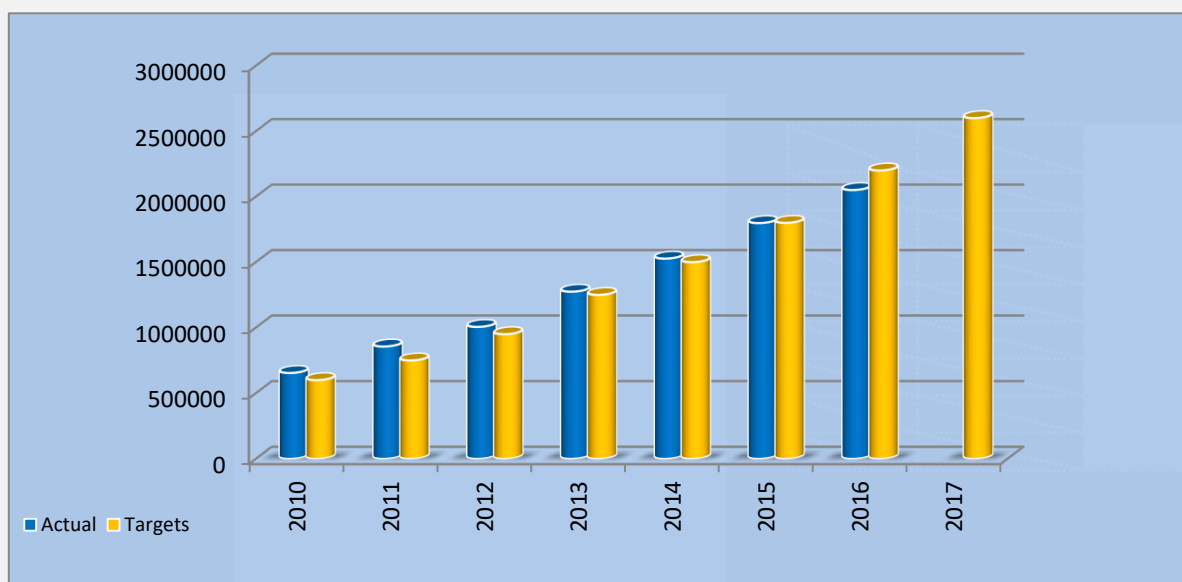

TOURIST * ARRIVALS BY MONTH

MONTH	2016	2017 *	% Cha. 2016/17
Jan	194,280	219,360	12.9
Feb	197,697	197,517	-0.1
Mar	192,841		
Apr	136,367		
May	125,044		
Jun	118,038		
Jul	209,351		
Aug	186,288		
Sep	148,499		
Oct	150,419		
Nov	167,217		
Dec	224,791		
Total	2,050,832		
Upto Feb	391,977	416,877	6.4

* Provisional

Tourist Arrivals Targets & Actual Tourist Arrivals

"Tourist" refers to an International Visitor who stays at least one night in a collective or private accommodation in the country visited. This excludes "International Excursionists" (same day visitors).