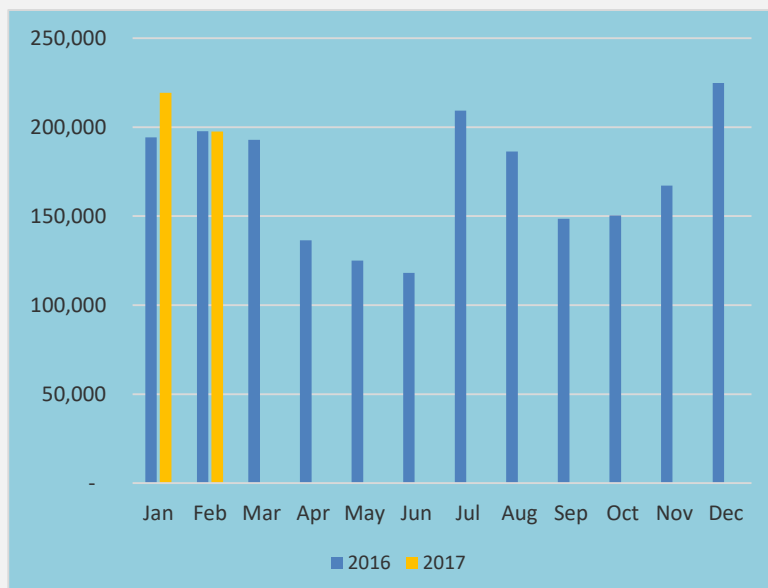

TOURIST * ARRIVALS BY MONTH

MONTH	2016	2017 *	% Cha. 2016/17
Jan	194,280	219,360	12.9
Feb	197,697	197,517	-0.1
Mar	192,841		
Apr	136,367		
May	125,044		
Jun	118,038		
Jul	209,351		
Aug	186,288		
Sep	148,499		
Oct	150,419		
Nov	167,217		
Dec	224,791		
Total	2,050,832		
Upto Feb	391,977	416,877	6.4

* Provisional

Tourist Arrivals Targets & Actual Tourist Arrivals

"Tourist" refers to an International Visitor who stays at least one night in a collective or private accommodation in the country visited. This excludes "International Excursionists" (same day visitors).